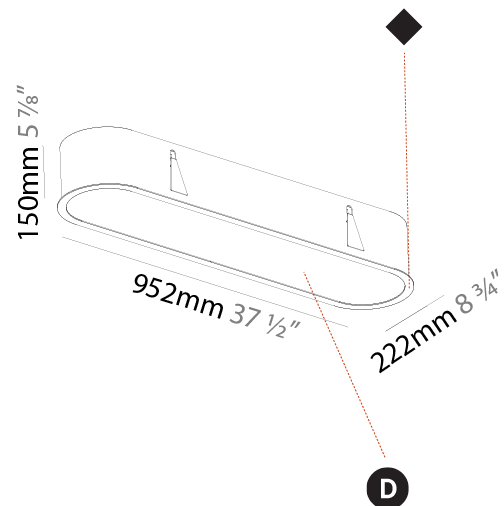

GENERAL

Series: Smoothy
Subseries: Smoothline
Brand: Prolicht
Division: Architectural
Mounting Type: Recessed
Mounting Location: Ceiling
Subcategory: Ambient

PHYSICAL

Shape: Oval
Length (mm): 652
Length (in): 25 11/16
Width (mm): 222
Width (in): 8 3/4
Depth (mm): 150
Depth (in): 5 7/8
Ceiling Thickness (mm): 10 / 12.5 / 15 / 25
Ceiling Thickness (in): 3/8 or 1/2 or 9/16 or 1
Min. Recessing Depth (mm): 160
Min. Recessing Depth (in): 6 5/16
Light Distribution: Direct
Weight (kg): 4.033
Weight (lbs): 8.87
Diffuser: PMMA - Opal or Micro-Prism
Fixture Finish: SSR / BKV / CWI / CRY / HAB / UFT / ITA / RUA / FTG / MYG / LOD / PUS / FRO / FUP / KIA / POP / BLS / SPG / MEY / GOH / GUM / CHC / COM / ABZ / JAG / OBR / MOS / ROR
Fixture Material: Extruded Aluminum / Steel
Cut-out Measurements: 635mm / 25" x 205mm / 8 1/16"

GENERAL

Series: Smoothy
 Subseries: Smoothline
 Brand: Prolicht
 Division: Architectural
 Mounting Type: Recessed
 Mounting Location: Ceiling
 Subcategory: Ambient

PHYSICAL

Shape: Oval
 Length (mm): 952
 Length (in): 37 1/2
 Width (mm): 222
 Width (in): 8 3/4
 Depth (mm): 150
 Depth (in): 5 7/8
 Ceiling Thickness (mm): 10 / 12.5 / 15 / 25
 Ceiling Thickness (in): 3/8 or 1/2 or 9/16 or 1
 Min. Recessing Depth (mm): 160
 Min. Recessing Depth (in): 6 5/16
 Light Distribution: Direct
 Weight (kg): 5.93
 Weight (lbs): 13.05
 Diffuser: PMMA - Opal or Micro-Prism
 Fixture Finish: SSR / BKV / CWI / CRY / HAB / UFT / ITA / RUA / FTG / MYG / LOD / PUS / FRO / FUP / KIA / POP / BLS / SPG / MEY / GOH / GUM / CHC / COM / ABZ / JAG / OBR / MOS / ROR
 Fixture Material: Extruded Aluminum / Steel
 Cut-out Measurements: 935mm / 36 13/16" x 205mm / 8 1/16"

PROJECT
TYPE
SPECIFIER
QUANTITY
DATE

935mm x 205mm
 36 13/16" x 8 1/16"

10 - 25mm
 3/8" - 1"

160mm
 6 5/16"

SMOOTHLINE RECESSED

A37756-

PROJECT

TYPE