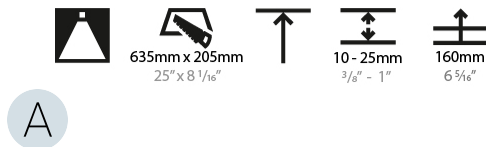

GENERAL

Series: Smoothy
Subseries: Smoothline
Brand: Prolicht
Division: Architectural
Mounting Type: Recessed
Mounting Location: Ceiling
Subcategory: Ambient

PHYSICAL

Shape: Oval
Length (mm): 652
Length (in): 25 11/16
Width (mm): 222
Width (in): 8 3/4
Depth (mm): 150
Depth (in): 5 7/8
Ceiling Thickness (mm): 10 / 12.5 / 15 / 25
Ceiling Thickness (in): 3/8 or 1/2 or 9/16 or 1
Min. Recessing Depth (mm): 160
Min. Recessing Depth (in): 6 5/16
Light Distribution: Direct
Weight (kg): 4.033
Weight (lbs): 8.87
Diffuser: PMMA - Opal or Micro-Prism
Fixture Finish: SSR / BKV / CWI / CRY / HAB / UFT / ITA / RUA / FTG / MYG / LOD / PUS / FRO / FUP / KIA / POP / BLS / SPG / MEY / GOH / GUM / CHC / COM / ABZ / JAG / OBR / MOS / ROR
Fixture Material: Extruded Aluminum / Steel
Cut-out Measurements: 635mm / 25" x 205mm / 8 1/16"

ELECTRICAL

Lamp Type: LED (Zhaga Standard)
Input Wattage (W): 21
Total Output Wattage (W): 18
Dimming: Tri-Mode (Non-Dimming and Phase Dimming (120Vac only) and 0-10V Dimming)
Driver Included: Yes
Driver Location: Integrated
Driver Type: Constant Current - Universal
Driver Class: Class 2
Input Voltage (V): 120 - 277
Constant Current (MA): 500

LED

Color Temperature (°K): 3000 / 3500 / 4000
Max. Delivered Lumen (lm): 1430 / 1539 / 1570
CRI: >80 CRI
Lamp Life (hrs): 50000

OPTICAL

RATINGS AND CERTIFICATIONS

Certified By: Certified for North American Standards
IP rating: IP20