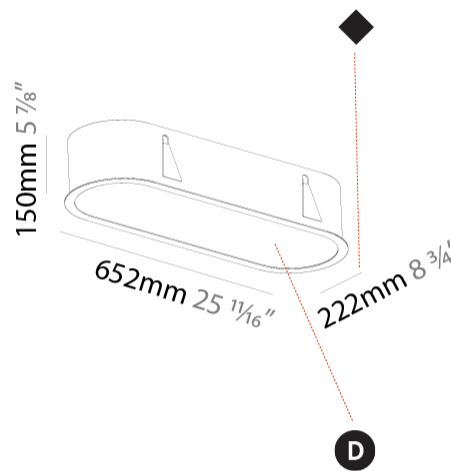

GENERAL

Series: Smoothy
Subseries: Smoothline
Brand: Prolicht
Division: Architectural
Mounting Type: Recessed
Mounting Location: Ceiling
Subcategory: Ambient

PHYSICAL

Shape: Oval
Length (mm): 652
Length (in): 25 11/16
Width (mm): 222
Width (in): 8 3/4
Depth (mm): 150
Depth (in): 5 7/8
Ceiling Thickness (mm): 10 / 12.5 / 15 / 25
Ceiling Thickness (in): 3/8 or 1/2 or 9/16 or 1
Min. Recessing Depth (mm): 160
Min. Recessing Depth (in): 6 5/16
Light Distribution: Direct
Weight (kg): 4.033
Weight (lbs): 8.87
Diffuser: PMMA - Opal or Micro-Prism
Fixture Finish: SSR / BKV / CWI / CRY / HAB / UFT / ITA / RUA / FTG / MYG / LOD / PUS / FRO / FUP / KIA / POP / BLS / SPG / MEY / GOH / GUM / CHC / COM / ABZ / JAG / OBR / MOS / ROR
Fixture Material: Extruded Aluminum / Steel
Cut-out Measurements: 635mm / 25" x 205mm / 8 1/16"

ELECTRICAL

Lamp Type: LED (Zhaga Standard)
Input Wattage (W): 21
Total Output Wattage (W): 18
Dimming: Tri-Mode (Non-Dimming and Phase Dimming (120Vac only) and 0-10V Dimming)
Driver Included: Yes
Driver Location: Integrated
Driver Type: Constant Current - Universal
Driver Class: Class 2
Input Voltage (V): 120 - 277
Constant Current (MA): 500

LED

Color Temperature (°K): 3000 / 3500 / 4000
Max. Delivered Lumen (lm): 1430 / 1539 / 1570
CRI: >80 CRI
Lamp Life (hrs): 50000

OPTICAL

RATINGS AND CERTIFICATIONS

Certified By: Certified for North American Standards
IP rating: IP20